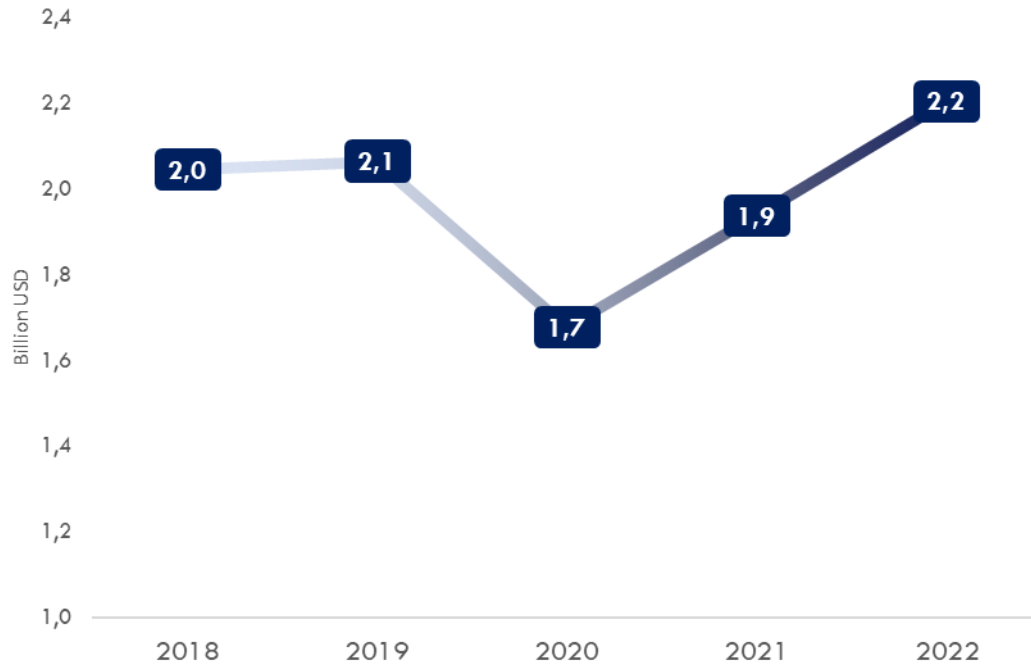

EXPORTS

- USA's steel screw export decreased to \$1.7bln during the pandemic period. After the pandemic it increased by 31% in the next 2 years and reached \$2.2bln reaching record level.

EXPORTS

- Mexico, Canada, China, Brazil and UK are in the top 5 ranks in USA's steel screw export.
- Mexico alone accounts for one third of the total steel screw exports.
- Most of the steel screw export increase of US came from Mexico and Canada. In the last 2 years, US's exports to both countries reached record levels.
- Exports to China, Brazil and UK stayed stagnant during this period.