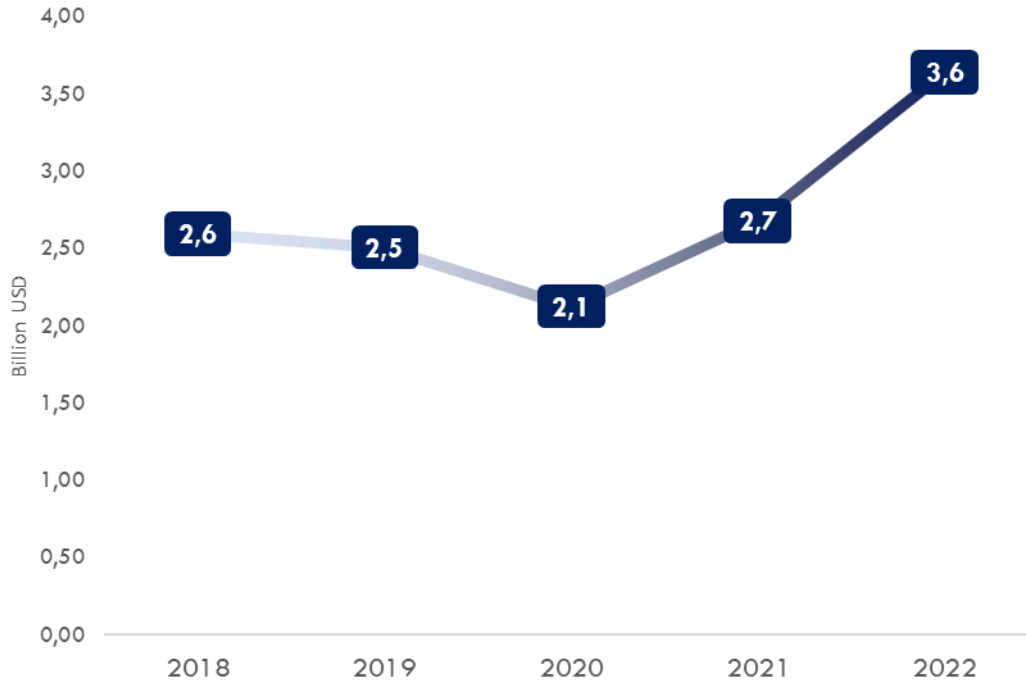

4EIN

Steel Screws
United States
Foreign Trade Report

IMPORTS

- USA's steel screw import decreased to \$2.1 bln during the pandemic period. After the pandemic it increased by 71% in the next 2 years and reached \$3.6bln reaching record level.