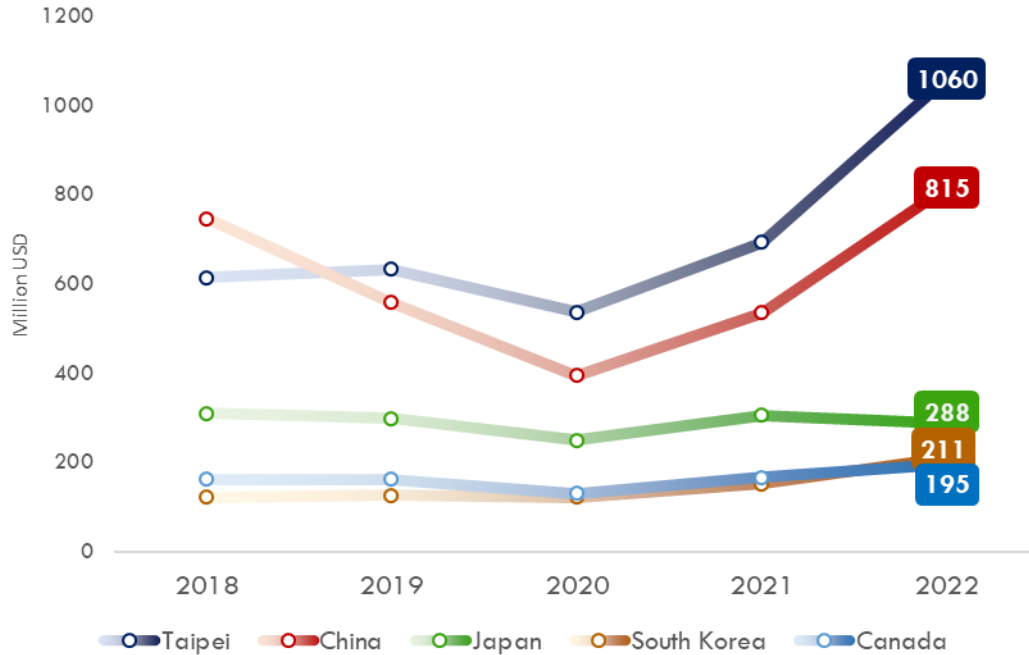

4EIN

Steel Screws
United States
Foreign Trade Report

IMPORTS

- USA's steel screw import decreased to \$2.1 bln during the pandemic period. After the pandemic it increased by 71% in the next 2 years and reached \$3.6bln reaching record level.

IMPORTS

- Taipei, China, Japan, South Korea and Canada are in the top 5 places in US's steel screw import.
- Most of the steel screw import increase of US came from Taipei and China. In the last 2 years, US's imports from both countries doubled.
- Imports from Japan, South Korea and Canada stayed stagnant during this period.