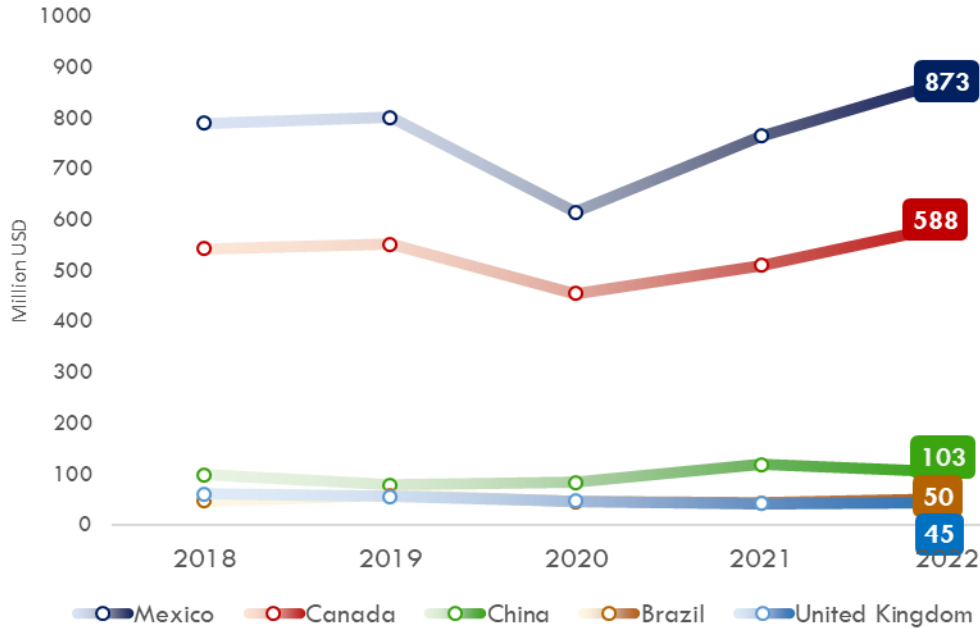

EXPORTS

- USA's steel screw export decreased to \$1.7bln during the pandemic period. After the pandemic it increased by 31% in the next 2 years and reached \$2.2bln reaching record level.

EXPORTS

- Mexico, Canada, China, Brazil and UK are in the top 5 ranks in USA's steel screw export.
- Mexico alone accounts for one third of the total steel screw exports.
- Most of the steel screw export increase of US came from Mexico and Canada. In the last 2 years, US's exports to both countries reached record levels.
- Exports to China, Brazil and UK stayed stagnant during this period.